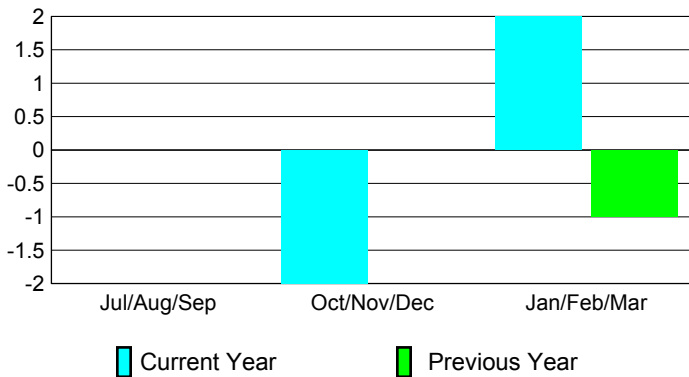

2008-2009 GMT Quarterly Report for District (or Undistricted) **District 116 B**

GMT: **HOWARD PATRICK LEE**

Location: **SPAIN**

GMT CA: **4**

CLUBS

Club Results 2008-2009

Clubs 2007-2008

Month	New Club Goal	Actual New Clubs	Actual Dropped Clubs	Gain/Loss of Clubs	Gain/Loss of Clubs
Jul/Aug/Sep	0	0	0	0	0
Oct/Nov/Dec	0	0	-2	-2	0
Jan/Feb/Mar	1	0	2	2	-1
Totals	1	0	0	0	-1

Club Results 2008-2009

Goal, New, Dropped, Gain/Loss

Comparison of Club Gain/Loss

Current Year Compared to the Previous Year

YTD Status Quo Clubs 2008-2009

Status Quo Clubs Compared to Status Quo Members

MEMBERSHIP