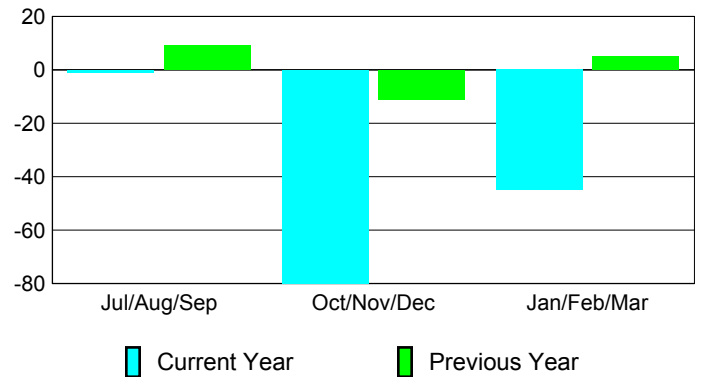

Membership Results 2008-2009

Membership 2007-2008

Month	Net Memb Goal	Actual New Memb	Actual Dropped Memb	Gain/Loss of Memb	Gain/Loss of Memb
Jul/Aug/Sep	53	19	-20	-1	9
Oct/Nov/Dec	53	18	-98	-80	-11
Jan/Feb/Mar	53	45	-90	-45	5
Totals	159	82	-208	-126	3

Membership Results 2008-2009

Goal, New, Dropped, Gain/Loss

Comparison of Membership Gain/Loss

Current Year Compared to the Previous Year

Gender Comparison 2008-2009