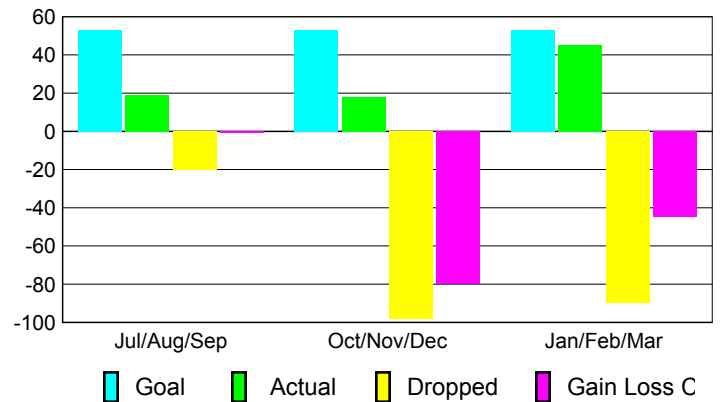

Membership Results 2008-2009

Goal, New, Dropped, Gain/Loss