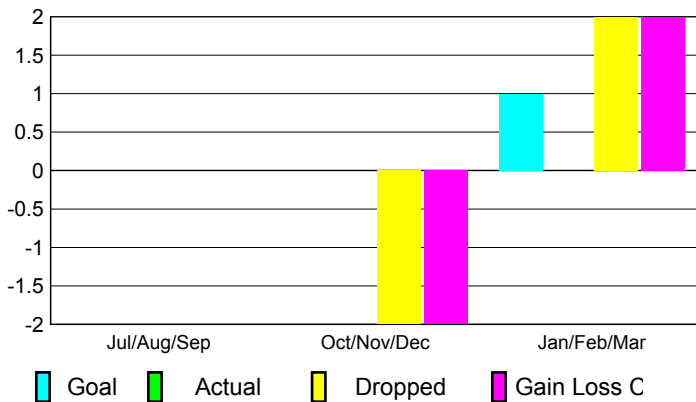

2008-2009 GMT Quarterly Report for District (or Undistricted) **District 116 B**

GMT: **HOWARD PATRICK LEE**

Location: **SPAIN**

GMT CA: **4**

CLUBS

Club Results 2008-2009

Clubs 2007-2008

Month	New Club Goal	Actual New Clubs	Actual Dropped Clubs	Gain/Loss of Clubs	Gain/Loss of Clubs
Jul/Aug/Sep	0	0	0	0	0
Oct/Nov/Dec	0	0	-2	-2	0
Jan/Feb/Mar	1	0	2	2	-1
Totals	1	0	0	0	-1

Club Results 2008-2009

Goal, New, Dropped, Gain/Loss

Comparison of Club Gain/Loss

Current Year Compared to the Previous Year

YTD Status Quo Clubs 2008-2009

Status Quo Clubs Compared to Status Quo Members

MEMBERSHIP

Membership Results 2008-2009

Membership 2007-2008

Month	Net Memb Goal	Actual New Memb	Actual Dropped Memb	Gain/Loss of Memb	Gain/Loss of Memb
Jul/Aug/Sep	53	19	-20	-1	9
Oct/Nov/Dec	53	18	-98	-80	-11
Jan/Feb/Mar	53	45	-90	-45	5
Totals	159	82	-208	-126	3