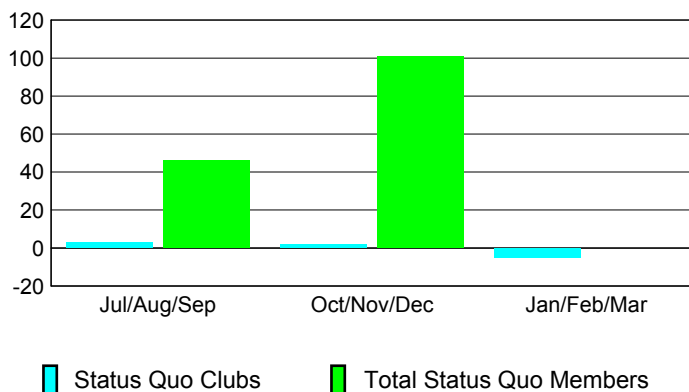

Club Results 2008-2009

Goal, New, Dropped, Gain/Loss

Comparison of Club Gain/Loss

Current Year Compared to the Previous Year

YTD Status Quo Clubs 2008-2009

Status Quo Clubs Compared to Status Quo Members

MEMBERSHIP

Membership Results 2008-2009

Membership 2007-2008

Month	Net Memb Goal	Actual New Memb	Actual Dropped Memb	Gain/Loss of Memb	Gain/Loss of Memb
Jul/Aug/Sep	53	19	-20	-1	9
Oct/Nov/Dec	53	18	-98	-80	-11
Jan/Feb/Mar	53	45	-90	-45	5
Totals	159	82	-208	-126	3